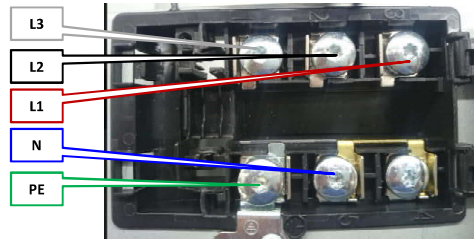

Cod.:112.0253.681

Cod.:112.0280.685

Cod.:112.0280.687

L = 1,5 m Ø 150 mm

Cod.:112.0253.688

Cod.:112.0253.690

6.a

6.b

7 

THREE PHASE

YELLOW&GREEN-----> 
 BLU-----> Neutral
 BLACK-----> LN1
 BROWN-----> LN2
 GREY-----> LN3

BIPHASE

YELLOW&GREEN-----> 
 BLU-----> NEUTRO
 BLACK-----> LINEA1
 BROWN+GREY-----> LINEA2

MONOPHASE

YELLOW&GREEN-----> 
 BLU-----> NEUTR[al]
 BLACK+BROWN+GREY-----> LINEA